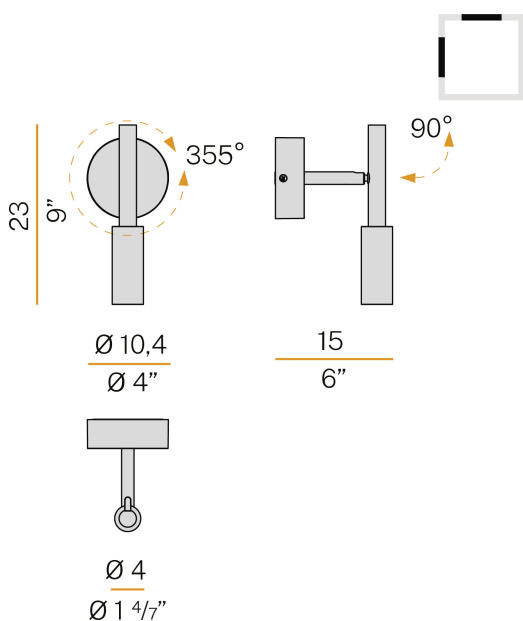

### Data sheet

CODE	A07330.001.0501
SYSTEM POWER CONSUMPTION	6,5W
EFFICACY	56.5lm/W
LIGHT SOURCE	LED
LIGHT SOURCE LIFETIME	L70 (B50) 80.000h
COLOUR TEMPERATURE	2700K Ra>90
LIGHT DISTRIBUTION	adjustable
POWER SUPPLY	220-240V AC
FREQUENCY	50/60Hz
ELECTRICAL CONFIGURATION	ON-OFF
DRIVER	integrated included
NOMINAL LUMINOUS FLUX	475lm
LUMEN OUTPUT	339lm
EFFICIENCY	71.4%
WEIGHT	0,62 Kg
PROTECTION DEGREE	IP20
COLOUR TOLLERANCES	SDCM 3
PACKING DIMENSIONS (CM)	14,0 x 24,0 x 29,0

Ceiling or wall lighting fixture for interiors, with swivelling light beam.  
Galvanized sheet metal ceiling or wall bracket.  
Die-cast aluminium wall plate in white, champagne, mat black, bronze or titanium polyacrylic paint.  
Turned brass joints in polyacrylic paint.  
Turned aluminium structure in polyacrylic paint.  
Turned aluminium head rotating on two axes in polyacrylic paint.  
Modelled polycarbonate diffuser with opaline finish.  
Turned brass end cap in polyacrylic paint.

### Technical drawing